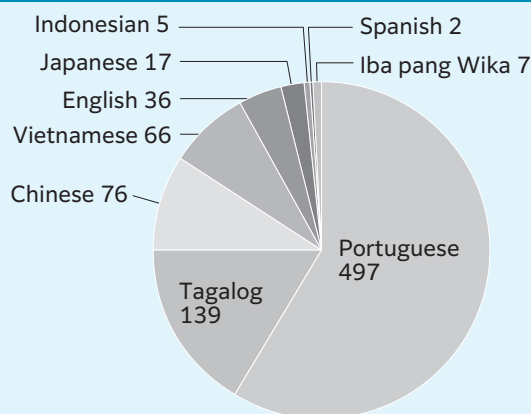

Bilang ng mga kaso ayon sa Wika