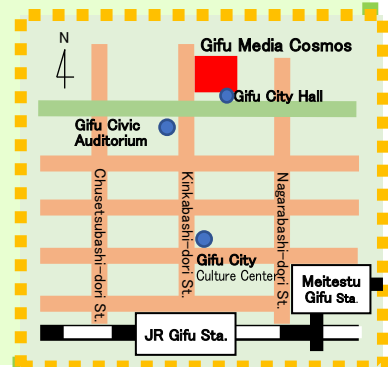

Gifu City International Exchange Association

〒500-8076 40-5 Tsukasa-machi, Gifu City

☎ 058-263-1741 ✉ gk3700cc@ccn.aitai.ne.jp

This event is supported by the Gifu City Multicultural Exchange Promotion Project subsidy.